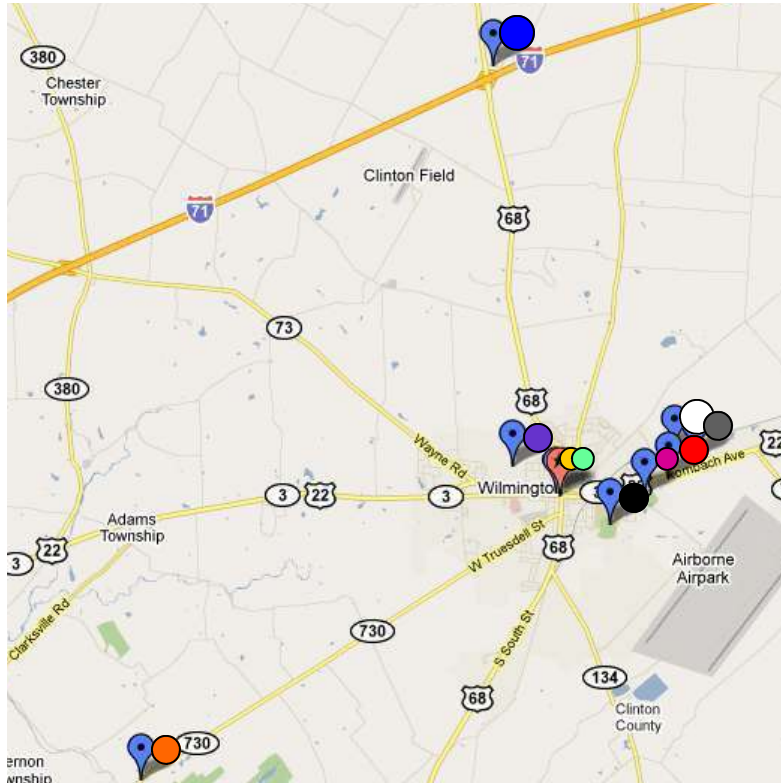

# Wilmington Area Map for Junior Team Tennis Tournament

● Wilmington High School  
 300 Richardson Pl.  
 Wilmington, OH 45177

● Jen's Deli  
 28 W. Main Street  
 Wilmington, OH 45177

● Wilmington College Tennis Courts  
 700 Elm Street(behind YMCA)  
 Wilmington, OH 45177

○ Baymont Inn and Suites  
 201 Carrie Drive  
 Wilmington, OH 45177

● Rod's Capricorn Inn  
 6660 Ohio 730  
 Wilmington, OH 45177

● General Denver Hotel  
 81 W. Main Street  
 Wilmington, OH 45177

● JW Denver Williams Park  
 Across street from 1055 Rombach Ave.  
 Wilmington, OH 45177

● Holiday Inn Express  
 155 Holiday Drive  
 Wilmington, OH 45177

● Holiday Inn  
 123 Gano Road  
 Wilmington, OH 45177

● El Dorado Restaurant  
 1426 Rombach Avenue  
 Wilmington, OH 45177